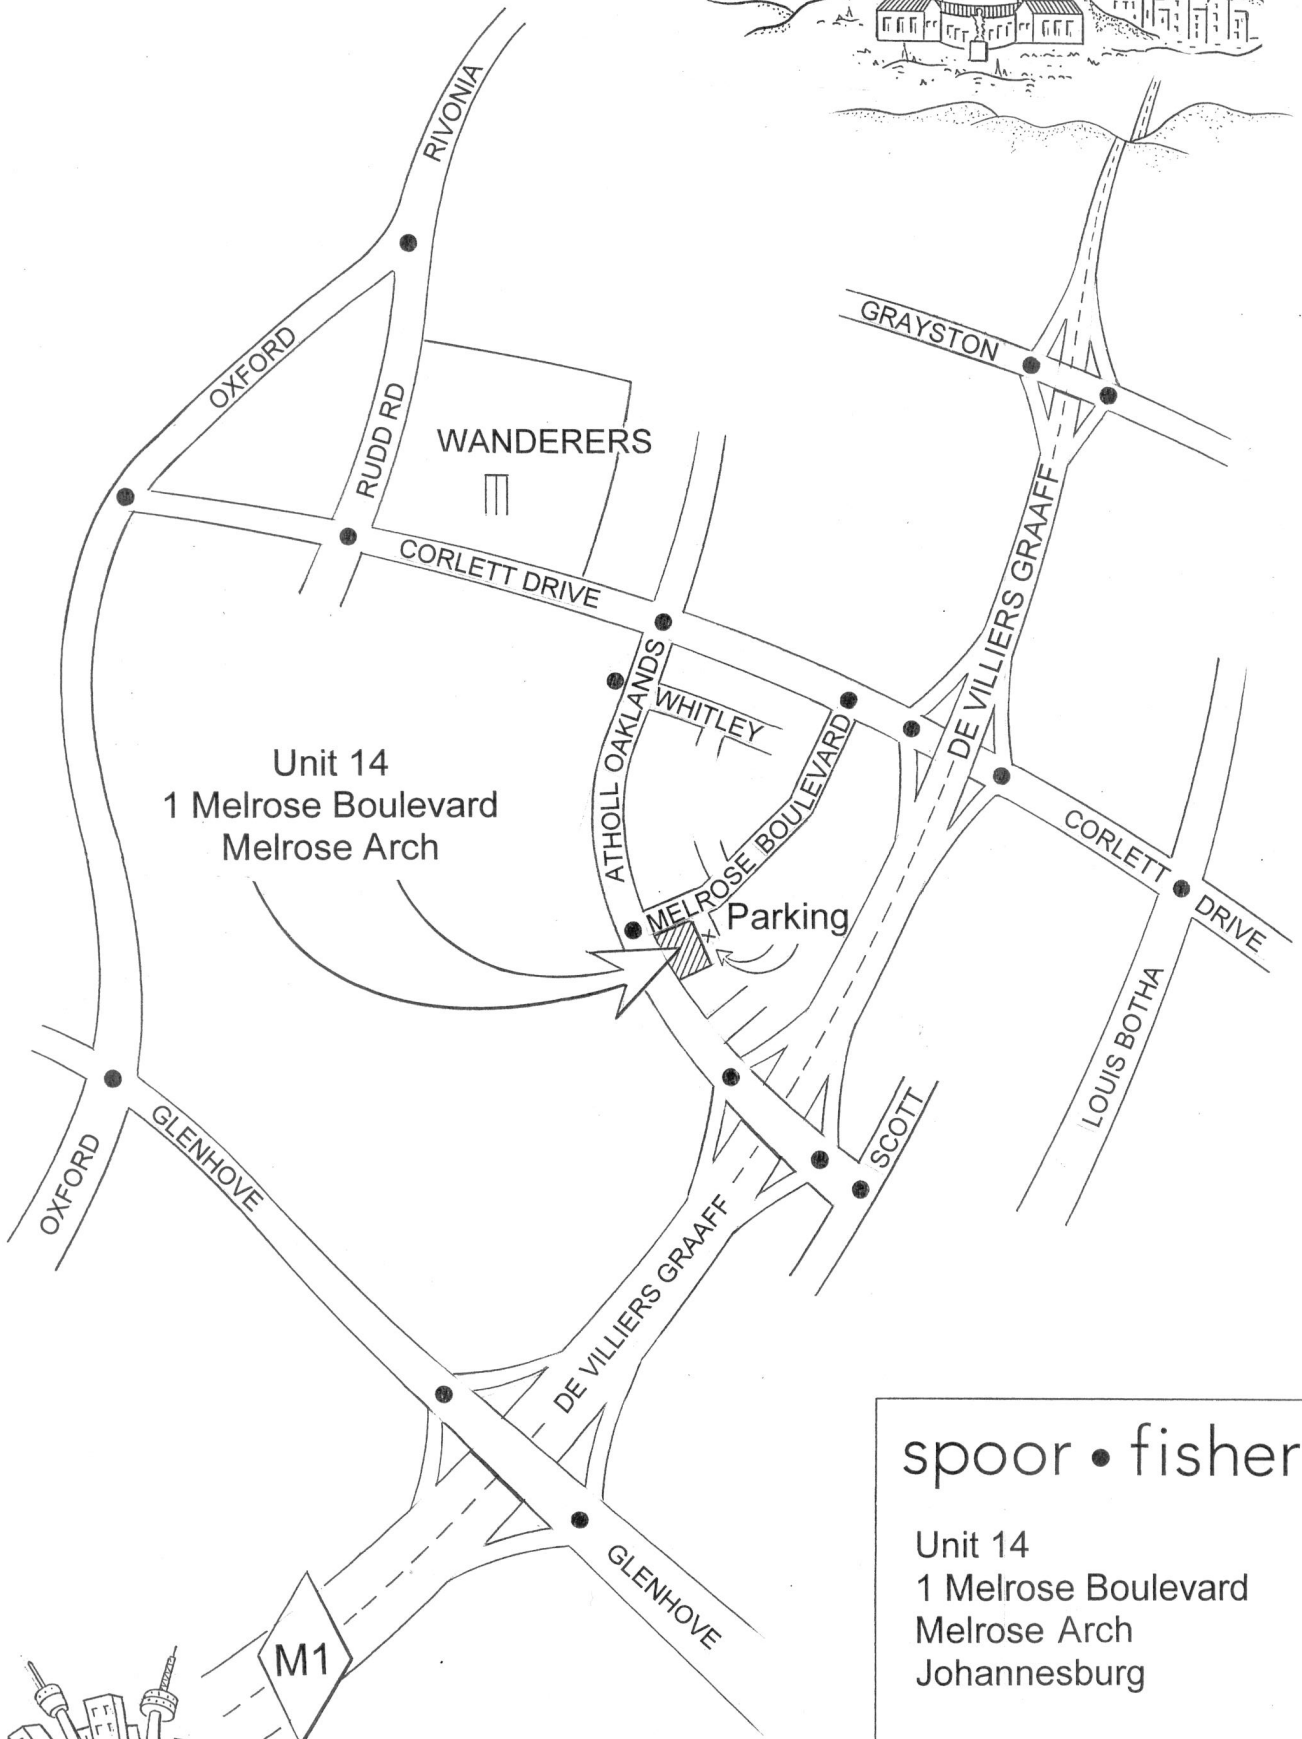

TSHWANE
(PRETORIA)

Unit 14
1 Melrose Boulevard
Melrose Arch

Parking

spoor • fisher

Unit 14
1 Melrose Boulevard
Melrose Arch
Johannesburg

Tel + 011-994 5100
Fax + 011-994 5125
e-mail: info@spoor.com

JOHANNESBURG